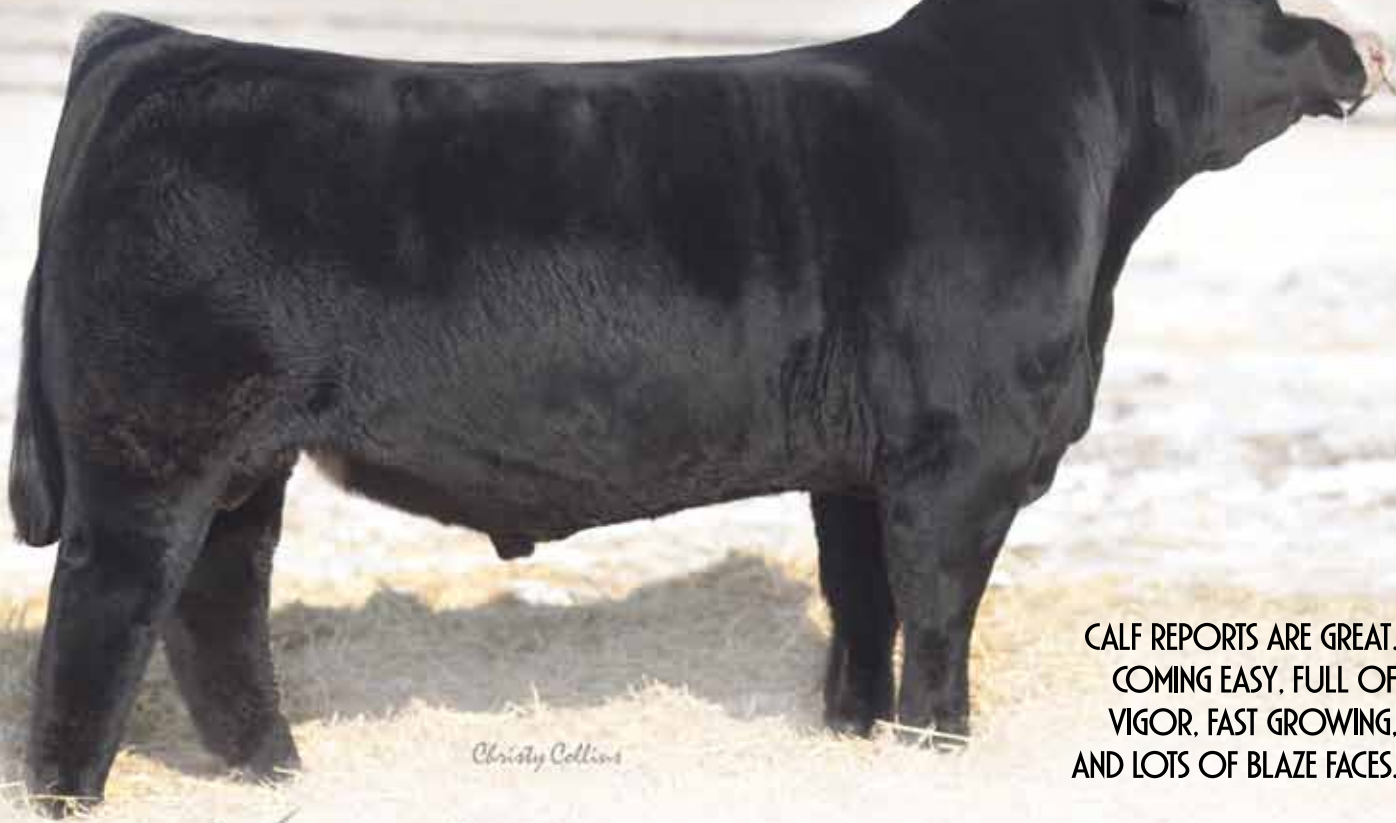

The Foreman x Rhythm 418P (Joker) • DOB: 01/18/2010 • Double Polled
PB Simmental #2538577 • Homozygous Black

HIGH SELLING LOT AND TALK OF DENVER IN 2011!

CALF REPORTS ARE GREAT.
COMING EASY, FULL OF
VIGOR, FAST GROWING,
AND LOTS OF BLAZE FACES.

E XCALIBUR

OWNERS:

Lee's Cattle Company: Brush, CO

JOHN & KATHY LEE: 602-541-8826 • leescattle.com

Ruby Cattle Company: Murray, IA

NATE & LESLIE RUBY: 515-450-0112 • rubycattleco.com

Nelson Family Farms: Mabel, MN

JOE & BARB NELSON, MATT & KAYLA: 507-493-5241 • nelsoncattle.com

Semen available directly from owners or distributors:

2 MIL AND 5 MIL SEXED SEMEN AVAILABLE!

If you haven't heard, you're not paying attention.

Note —

I am getting GREAT reports from some other breeders. I went and looked at a large group on Sunday and the Excalibur calves stood out from the pack! Super topped, self and sound, ample bone and TONS of grow to them. I really appreciate the maternal appeal along with the phenotype. These calves easily are the deepest ribbed and yet have a nice self muscle pattern.

In my opinion, I think that Excalibur is the go to bull in the Simmental industry for consistency, style and overall appeal. He seems to be working great on cows with a little Maine influence. My list is off to you. He's the bomb.

—Julie Nelson, Bunkhouse Semen

**Bunkhouse
SEMEN**

**GENETIC
HORIZONS**

**BOVINE
ELITE, LLC**